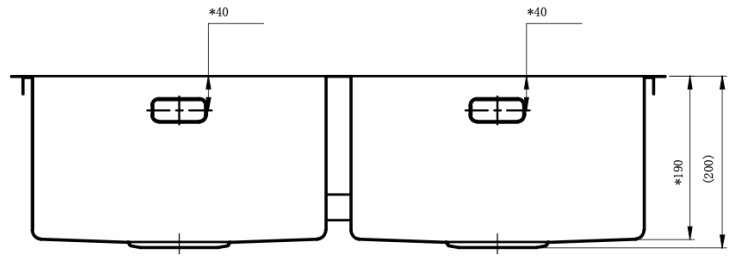

St George

ST-760D-MB

Kitchen Sink

Double Sink - Matte Black

Specifications

Sink Size	760W X 450H X 200D
Bowl Size	340W X 400H X 200D 340W X 400H X 200D
Construction	Radius corners, Soundsproofing
Materials	Stainless steel (304 grade)
Installation	Undermount/Topmount
Waste fittings	2 X 90 mm colored stainless steel wastes included
Finish	PVD and Nano
Overflow	Yes
Tapholes	N/A
Warranty	10 Year PVD Finish* Lifetime Replacement on material*