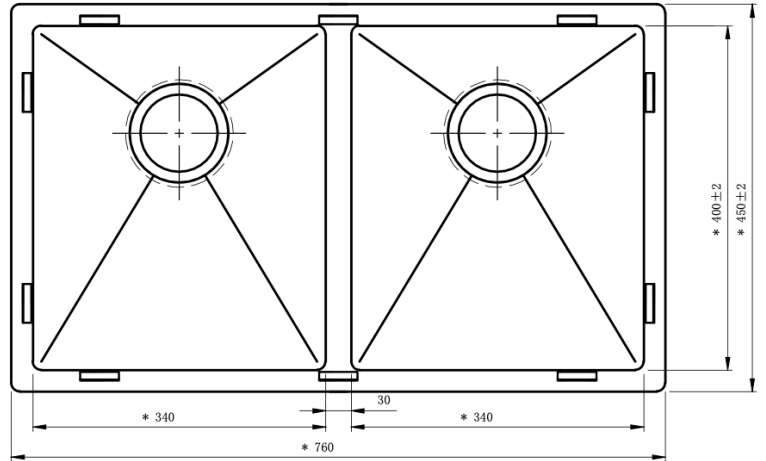

St George

ST-760D-MB

Kitchen Sink

Double Sink - Matte Black

Specifications

Sink Size	760W X 450H X 200D
Bowl Size	340W X 400H X 200D 340W X 400H X 200D
Construction	Radius corners, Soundsproofing
Materials	Stainless steel (304 grade)
Installation	Undermount/Topmount
Waste fittings	2 X 90 mm colored stainless steel wastes included
Finish	PVD and Nano
Overflow	Yes
Tapholes	N/A
Warranty	10 Year PVD Finish* Lifetime Replacement on material*